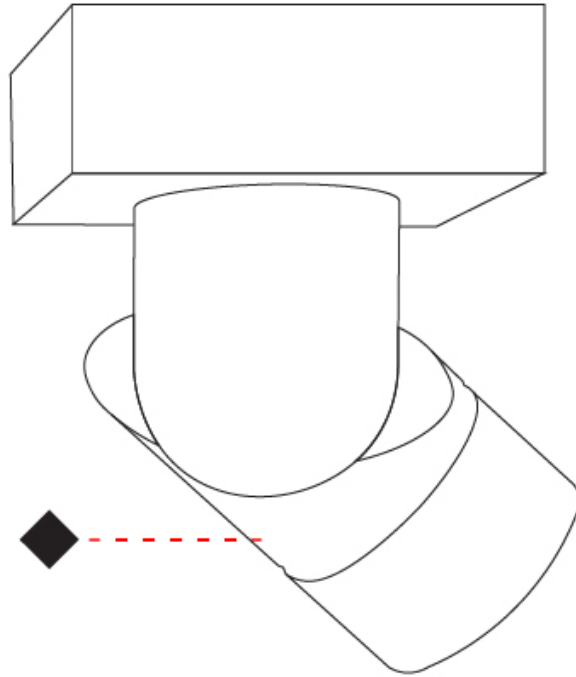

BOB SURFACE

A7200004-

PROJECT

TYPE

SPECIFIER

QUANTITY

DATE

Disclaimer

white lamp head with white base and side, black lamp head with black base and side, black lamp head with silver base and black side

A