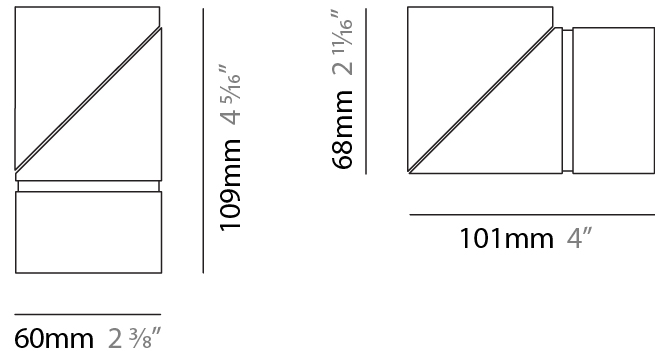

BOB RECESSED

A7200006-

base number   Color   Finish   Lens
Temperature   Options   Options

1. To build a product code in our configurator select the specify button on the base model # product page
2. To build a manual product code on this datasheet choose from the options listed below in blue font and add the suffix to the base model #

GENERAL

Series: Bob
Brand: Letroh
Division: Architectural
Mounting Type: Recessed
Mounting Location: Ceiling
Subcategory: Semi-Flush

PHYSICAL

Shape: Cylinder
Diameter (mm): 60
Diameter (in): 2 ³/₈
Length (mm): 109
Length (in): 4 ⁵/₁₆
Light Distribution: Adjustable / Downlight
Weight (kg): 0.60
Weight (lbs): 1.32
Fixture Finish: WHI / BLK
Fixture Material: Aluminum
Cut-out Measurements: 35mm/1 3/8"

ELECTRICAL

Lamp Type: LED
Input Wattage (W): 13.5
Total Output Wattage (W): 12.1
Dimming: Tri-Mode (Non-Dimming and Phase Dimming (120Vac only) and 0-10V Dimming)
Driver Included: Yes
Driver Location: Remote
Driver Type: Constant Current - Universal
Driver Class: Class 2
Input Voltage (V): 120 - 277
Constant Current (MA): 350

LED

Color Temperature (°K): 2700 / 3000
Max. Delivered Lumen (lm): 1100 / 1500
CRI: >90 CRI
Lamp Life (hrs): 50000

OPTICAL

Optic°: 30 / 40 / 60 / OV / RT / WW
Adjustability: Rotational 360°; Tilt 90°

RATINGS AND CERTIFICATIONS

Certified By: Certified for North American Standards
IP rating: IP20

PROJECT
TYPE
SPECIFIER
QUANTITY
DATE